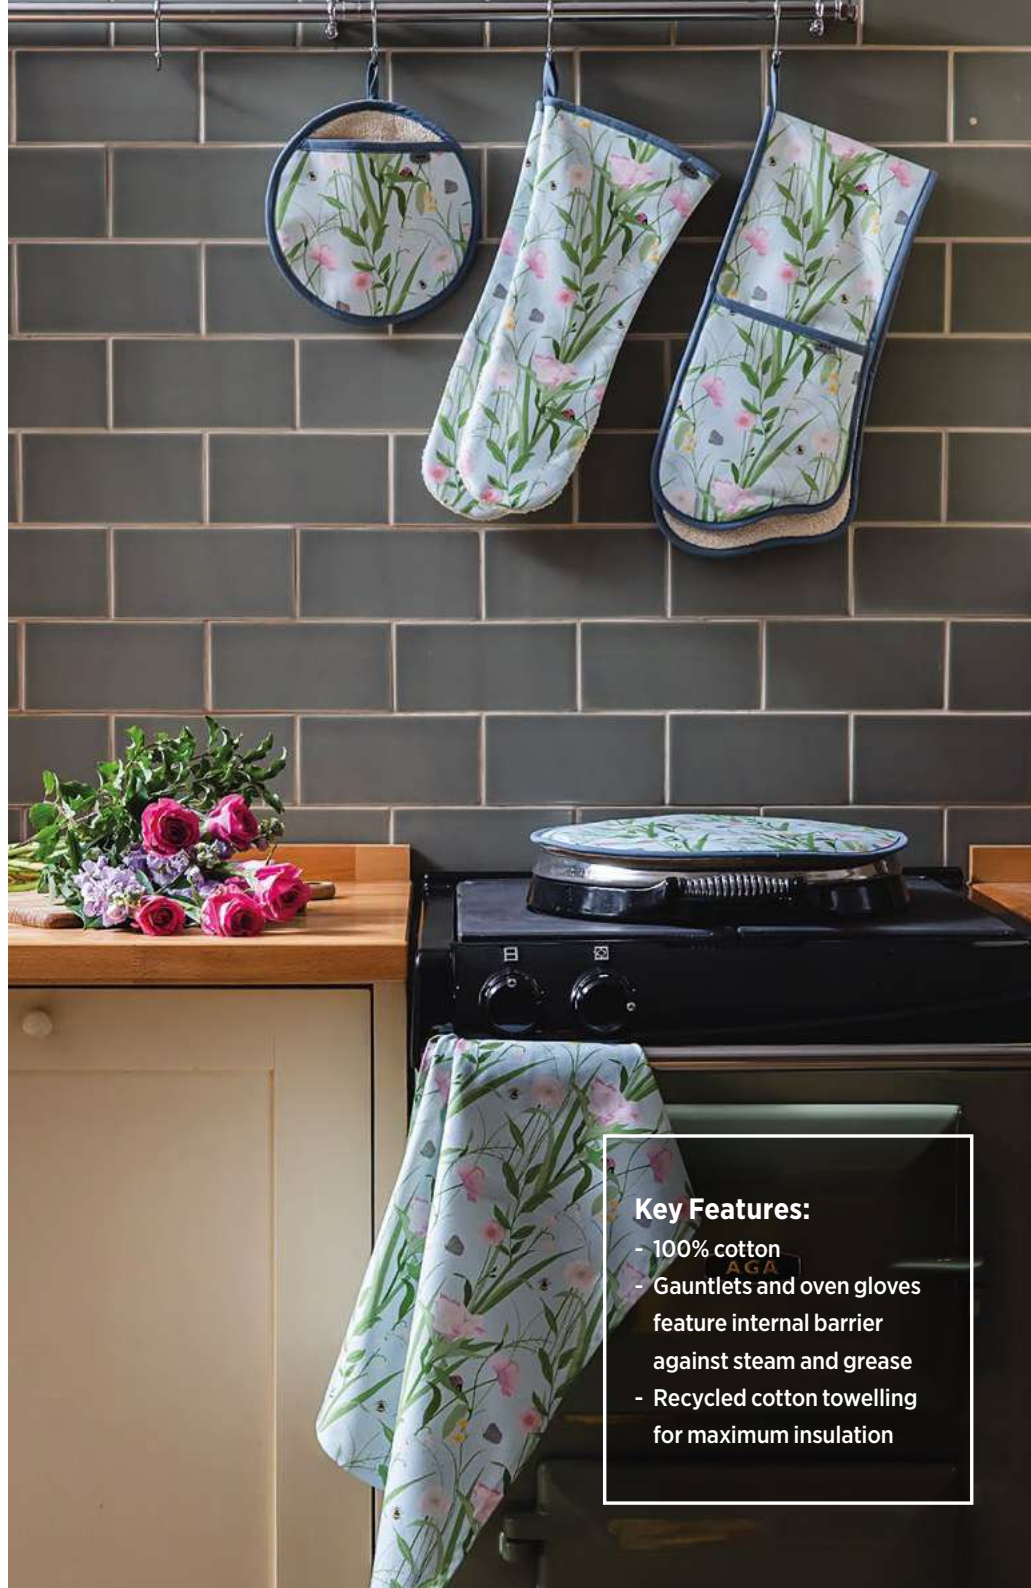

AGA Wild Meadow Textiles

A

B

A. CHEFS' PAD
Diameter 36cm
W4167 | £16 each

B. TEA TOWEL
50 x 70cm
W4163 | £8

Key Features:

- 100% cotton
- Gauntlets and oven gloves feature internal barrier against steam and grease
- Recycled cotton towelling for maximum insulation