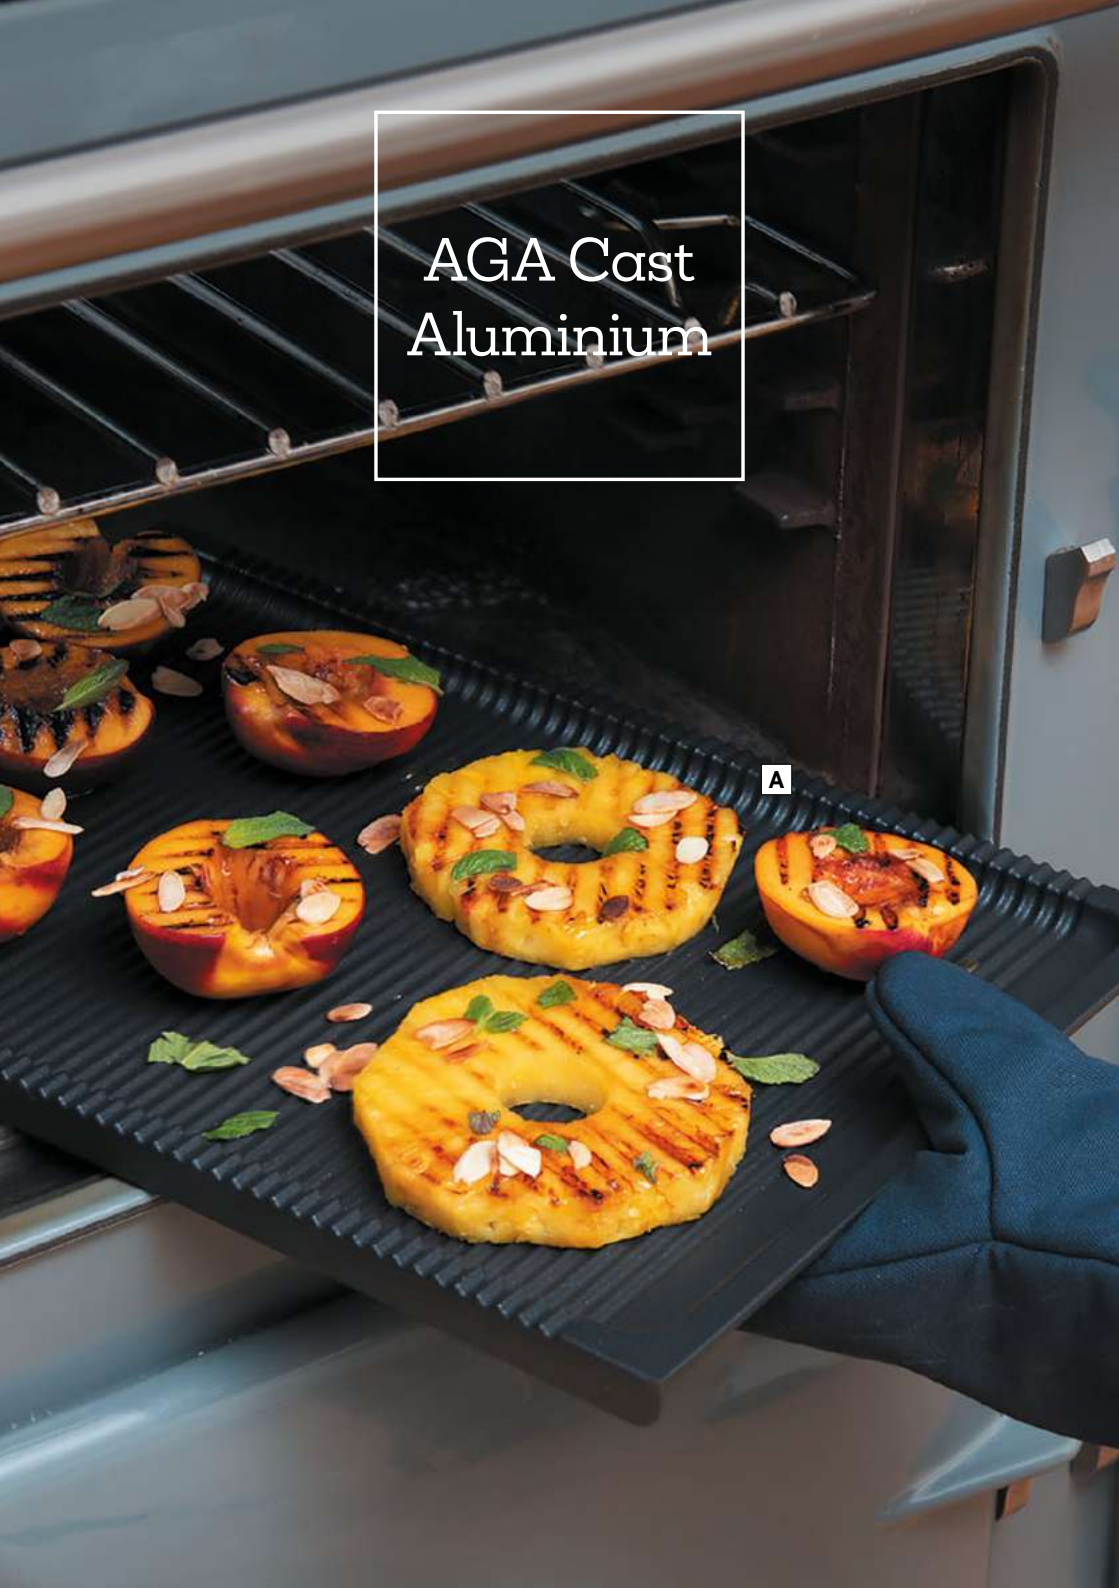

AGA Cast Aluminium