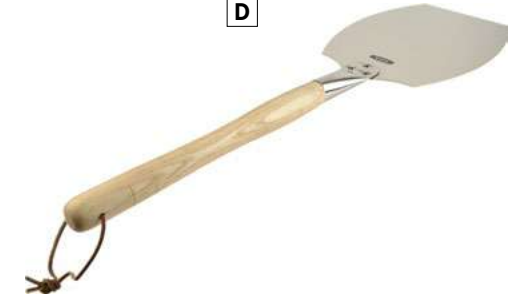

A

C

E

A. CHEFS' PAD
Diameter 36cm
W4151 | £16 each

B. TEA TOWEL
50 x 70cm
W4147 | £8

B

D

C. POT GRAB
22cm x 22cm
W4148 | £16

D. LONG GAUNTLET
Length 43cm
W4149 | £26 each

E. DOUBLE OVEN GLOVE
Length 90cm
W4150 | £27

AGA
Accessories

A

B

C

D

E